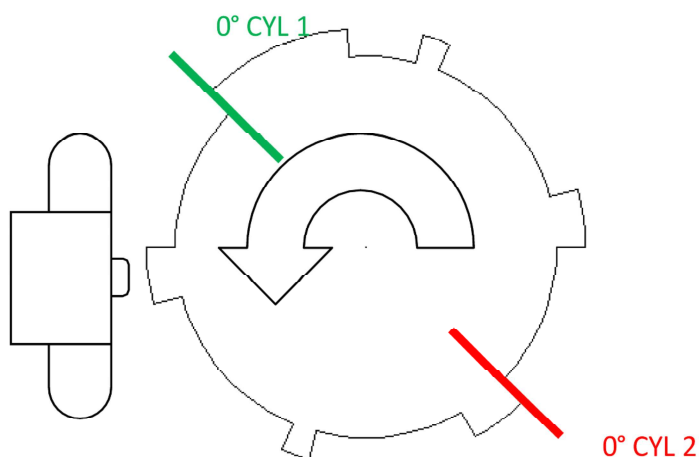

Spark timing: